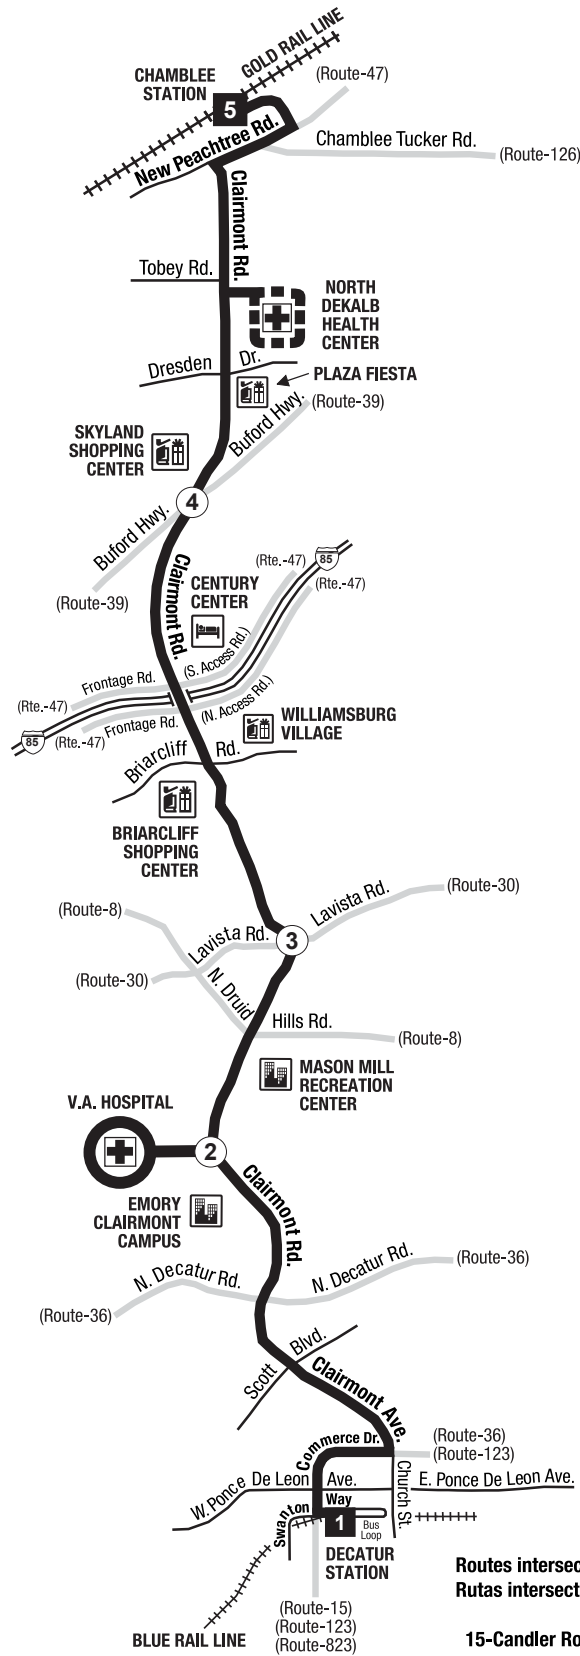

Routes intersecting at Chamblee Station:
Rutas intersectando en la Estación Chamblee:

- 19-Clairmont Road
- 47-I-85 Access Road
- 103-Peeler Road
- 126-Chamblee-Tucker Road
- 132-Tilly Mill Road
- 825-Johnson Ferry Road
- GRTA Xpress

Routes intersecting at Decatur Station:
Rutas intersectando en la Estación Decatur:

- 15-Candler Road
- 19-Clairmont Road
- 36-North Decatur Road/Virginia Highland (Swanton Way)
- 123-North Dekalb Mall/Decatur/East Lake
- 823-Belvedere

PLEASE NOTE:
 Route 36-North Decatur Road/Virginia Highland will board/alight at the designated bus area just outside the bus loop along Swanton Way.